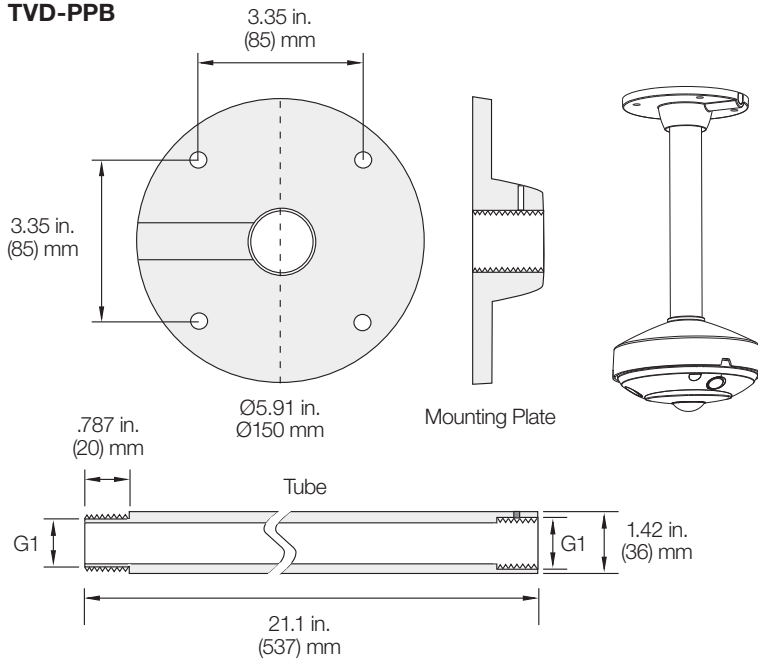

### Outdoor Camera

Ø6.57 in.  
Ø167 mm

1.77 in.  
(45 mm)

### TVF-WBM

Ø6.59 in.  
Ø167.5 mm

1.92 in.  
(48.7 mm)

### TVF-CBM

Ø7.04 in.  
Ø178.7 mm

G1

3.37 in.  
85.5 mm

## Bracket Specifications

SKU	Dimensions	Weight
<b>TVD-SNB</b>	9.96 x 3.74 x 7.09 in. (253 x 95 x 180 mm)	1.1 lbs. (490g)
<b>TVD-PPB</b>	Ø 5.91 x 21.14 in. (Ø 150 x 537 mm)	2.58 lbs. (1169g)
<b>TVF-BBM</b>	Ø 6.59 x 1.65 in. (Ø 167.5 x 42 mm)	.75 lbs. (337.5g)
<b>TVF-WBM</b>	Ø 6.59 x 1.92 in. (Ø 167.5 x 48.7 mm)	.67 lbs. (304.5g)
<b>TVF-CBM</b>	Ø 7.04 x 3.37 in. (Ø 178.7 x 85.5 mm)	1.2 lbs. (542g)