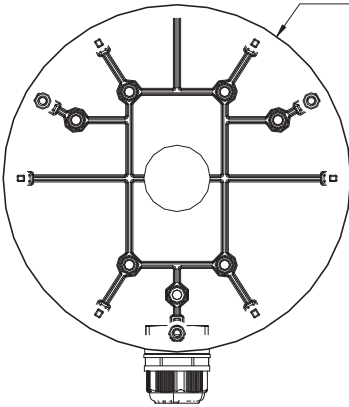

## Dimensional Diagrams

### Outdoor Camera

Ø6.57 in.  
Ø167 mm

1.77 in.  
(45 mm)

### Indoor Camera

Ø6.57 in.  
Ø167 mm

1.77 in.  
(45 mm)

### TVF-BBM

Ø6.59 in.  
Ø167.5 mm

7.57 in.  
(192.3 mm)

1.65 in.  
(42 mm)