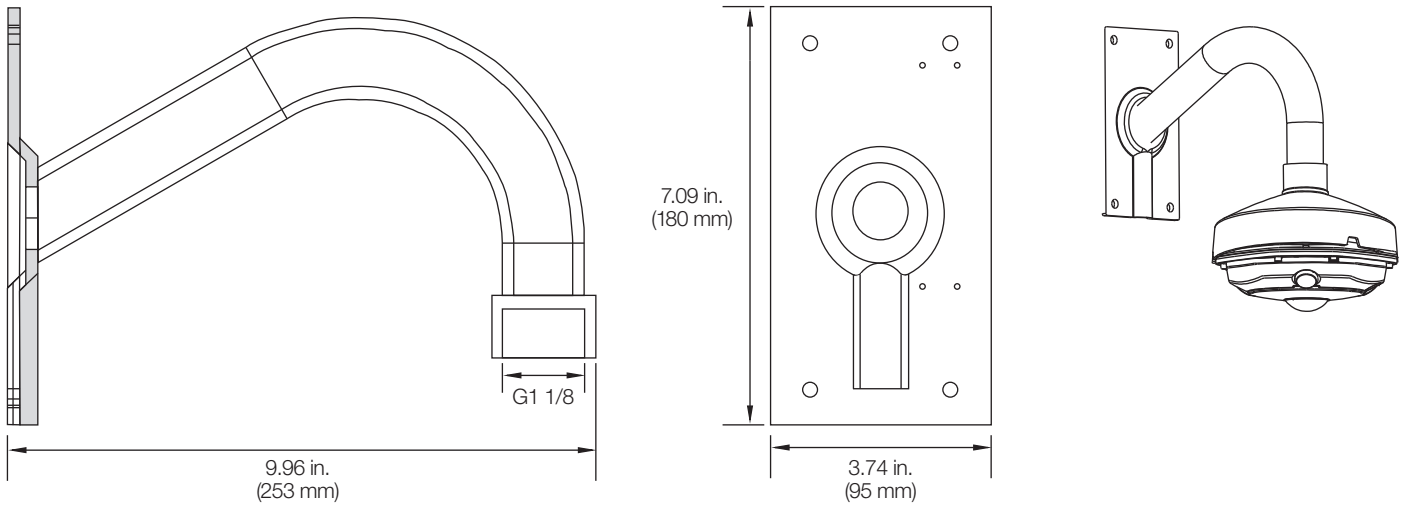

TVD-SNB

TVD-PPB

Bracket Specifications

SKU	Dimensions	Weight
TVD-SNB	9.96 x 3.74 x 7.09 in. (253 x 95 x 180 mm)	1.1 lbs. (490g)
TVD-PPB	Ø 5.91 x 21.14 in. (Ø 150 x 537 mm)	2.58 lbs. (1169g)
TVF-BBM	Ø 6.59 x 1.65 in. (Ø 167.5 x 42 mm)	.75 lbs. (337.5g)
TVF-WBM	Ø 6.59 x 1.92 in. (Ø 167.5 x 48.7 mm)	.67 lbs. (304.5g)
TVF-CBM	Ø 7.04 x 3.37 in. (Ø 178.7 x 85.5 mm)	1.2 lbs. (542g)

Pipe Threading Information

Pipe thread size	Threads (in.)	Pitch (mm)	Thread major diameter		Corresponding pipe				Tapping drill size (mm)
			(mm)	(in.)	DN	OD (mm)	OD (in.)	Thickness (mm)	BSP.F (g)
G1	11	2.309	33.249	1.309	25	33.7	1.33	3.2	30.75

The hole of back box and wedge box is G 3/4