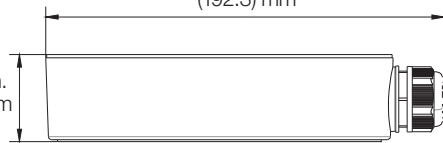

7.57 in.
(192.3 mm)

1.65 in.
(42 mm)