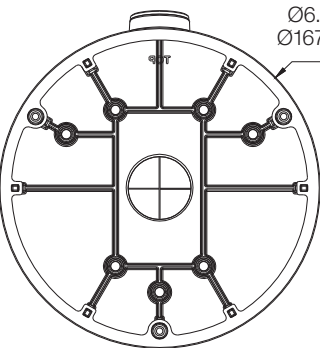

TVF-WBM

Ø6.59 in.
Ø167.5 mm