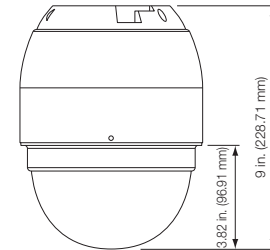

36X PTZ Camera

High-res, 650 TVL camera

Interlogix
National Sales Enquiries
1300 361 479

271-273 Wellington Road
Mulgrave Vic 3170
T +61 3 9239 1200
F +61 3 9239 1298

Specifications

Camera

Sensor	1/4" Interlaced CCD
Zoom Range	36X Optical, 12X Digital
Lens	3.4mm (wide) to 122.4mm (tele)
Angle of View (H)	57.8° (wide) to 1.7° (tele)
BNC Video Output	Yes
Signal to Noise Ratio	>50dB
Day/Night	Motorized IR Cut Filter
Sensitivity	0.1 Lux (Color) 0.01 Lux (B&W)
WDR	Yes; up to 128X

General

Pan Travel	360° endless
Tilt Travel	-10°—190°
Preset Pan/Tilt Speed	400° per sec.
Presets	256
Tours (Preset/Shadow)	8/4
Privacy Zones (Total/Active)	20/8
Alarm Inputs/Outputs	4/2
Bubble	Clear, with camera concealment shroud
Protocols Supported	Impac RS485, Digiplex RS422, Pelco P/D, 5 others
Power Input	24VAC +/- 10%
Power Consumption	15W (Running) / 52W (Heater on)
Environmental	IP66 (Outdoor); IP54 (Indoor)
Dimensions, Indoor	9.0 x 6.7 in. (229 x 172 mm)
Dimensions, Outdoor	11.1 x 7.5 in. (282 x 192 mm)
Weight, Indoor	3.57 lbs. (1.6kg)
Weight, Outdoor	5.11 lbs. (2.3kg)
Operating Temperature, Indoor	0°—40° C
Operating Temperature, Outdoor	-40°—50° C

Dimensional Diagrams

TVP-36DN