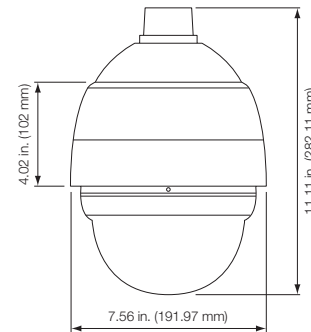

### Camera

Sensor	1/4" Interlaced CCD
Zoom Range	36X Optical, 12X Digital
Lens	3.4mm (wide) to 122.4mm (tele)
Angle of View (H)	57.8° (wide) to 1.7° (tele)
BNC Video Output	Yes
Signal to Noise Ratio	>50dB
Day/Night	Motorized IR Cut Filter
Sensitivity	0.1 Lux (Color) 0.01 Lux (B&W)
WDR	Yes; up to 128X

### General

Pan Travel	360° endless
Tilt Travel	-10°—190°
Preset Pan/Tilt Speed	400° per sec.
Presets	256
Tours (Preset/Shadow)	8/4
Privacy Zones (Total/Active)	20/8
Alarm Inputs/Outputs	4/2
Bubble	Clear, with camera concealment shroud
Protocols Supported	Impac RS485, Digiplex RS422, Pelco P/D, 5 others
Power Input	24VAC +/- 10%
Power Consumption	15W (Running) / 52W (Heater on)
Environmental	IP66 (Outdoor); IP54 (Indoor)
Dimensions, Indoor	9.0 x 6.7 in. (229 x 172 mm)
Dimensions, Outdoor	11.1 x 7.5 in. (282 x 192 mm)
Weight, Indoor	3.57 lbs. (1.6kg)
Weight, Outdoor	5.11 lbs. (2.3kg)
Operating Temperature, Indoor	0°—40° C
Operating Temperature, Outdoor	-40°—50° C

## Dimensional Diagrams

TVP-36DN

TVP-36DN-E